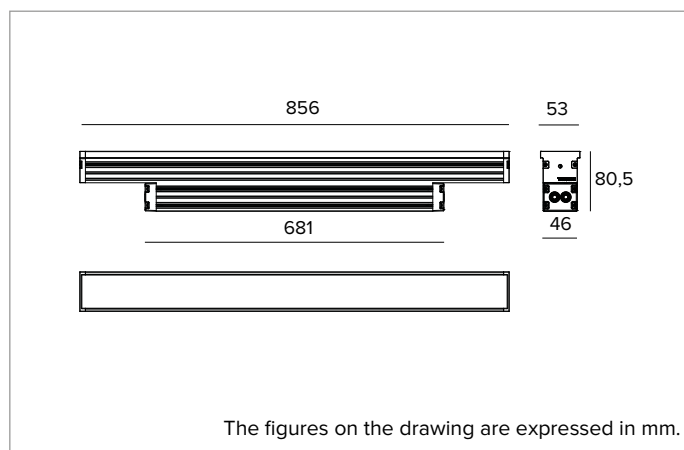

SOURCE

High Power High Efficiency Ra80 linear LED board. Ra90 on request.

Energy efficiency class: D

Nominal power: 36W

Nominal flux: 5160lm

Colour rendering index: 80

Rf: 82.9

Rg: 97

CCT nominal: 3000K

SDCM: 3

Lifetime (L80/B10): >50000h tq +25°C

ILLUMINOTECHNICAL CHARACTERISTICS

Internal optical system composed of a primary cylindrical glass lens, a high reflectance anodised aluminium reflector and an integrated holographic filter. Flood version.

Optic: HYBRID

Beam angles: FL

Optical efficiency: 75%

Fixture flux: 3856lm

Luminous efficacy: 96lm/W

Photobiological safety: Compliant with RG1 low risk group

MECHANICAL CHARACTERISTICS

Extruded anodised aluminium 15µ body. Extra clear 5mm thick glass flat screen. The body of the fixture is adjustable and can be installed away from the mounting surface using accessory snap brackets.

Colour and finish: Aluminium

Dimensions: L=856mm

Weight: 3.6Kg

Version: INTEGRATED DRIVER

Degree of protection: IP66,IP67

Mechanical Resistance: IK08

ELECTRICAL CHARACTERISTICS

Integrated driver version. Complete with electronic ON-OFF power supply. Pre-cabled with a 1 metre 3x1mm² H07RN-F cable. Luminaire compliant with EN 60598-2-22 for power supply from a centralised emergency system CPSS (Central Power Supply System), not incorporated in the luminaire - high risk areas excluded. The default power and flux are 100% in AC and 100% in DC.

Fixture Power: 40W

Power supply: 220-240Vac 50/60Hz

Insulation Class: CLASS 1

Type of driver / Control: ON-OFF

Driver included: YES

Class F: YES

SAFE FLICKER: PstLM=<1 and SVM=<0.4 (IEC TR 61547-1 and IEC TR 63158), to ensure a more comfortable and safe light

Ambient temperature: -25°C / +35°C

INSTALLATION

To be completed with stainless steel adjustable brackets.

NOTES

Uses the "Waterblock Smart" technical solution that involves resin coating the connection cables, limiting the risk of humidity reaching the driver or the fixture. 110-277Vac version available on request.

WARRANTY

5 years.

WARNING

Luminaire designed for disposal/recycling at end-of-life. Replaceable (LED only) light source by a professional. Replaceable control gear by a professional.

Due to the technological evolution of the electronic components, the data provided may be updated, and as such, confirmation must be requested during the order process.

Luminous flux and power supply have +/-10% tolerances with respect to the indicated value. tq +25°C (CIE 121).

We reserve the right to make technical changes.

Targetti Sankey S.r.l.
Via Pratese, 164
50145 Firenze - Italy
Tel: +39 055 37911
targetti.com
targetti@targetti.com

CCIAA Firenze
Share Capital:
€ 500.000,00
VAT N. (IT):
01537660480
R.E.A: FI-275656

TARGETTI